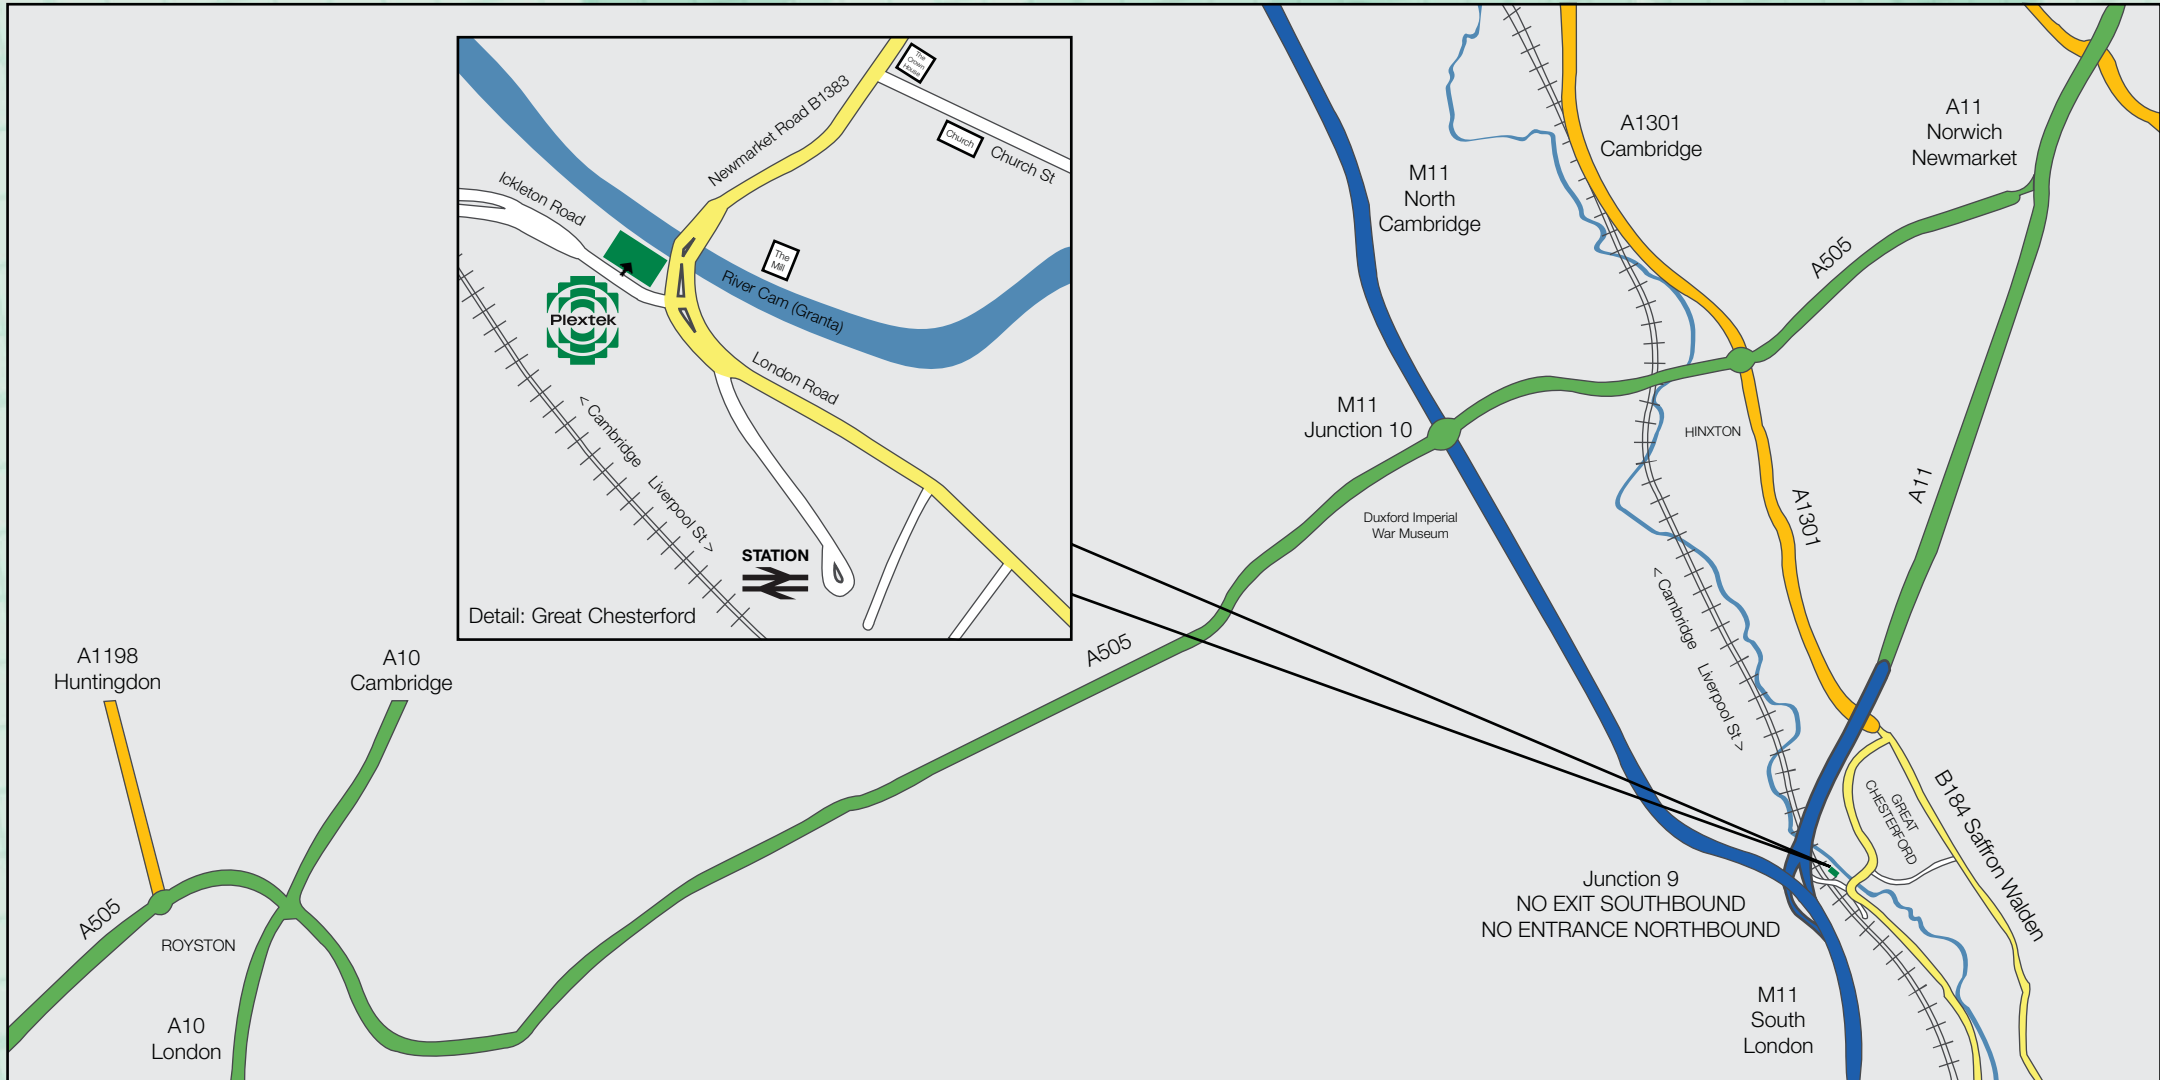

Directions to Plextek Limited

Plextek Limited, London Road, Great Chesterford, Essex, CB10 1NY, UK
Telephone: +44 (0)1799 533200 Fax: +44 (0)1799 533201
Website: www.plextek.com Email: post@plextek.co.uk