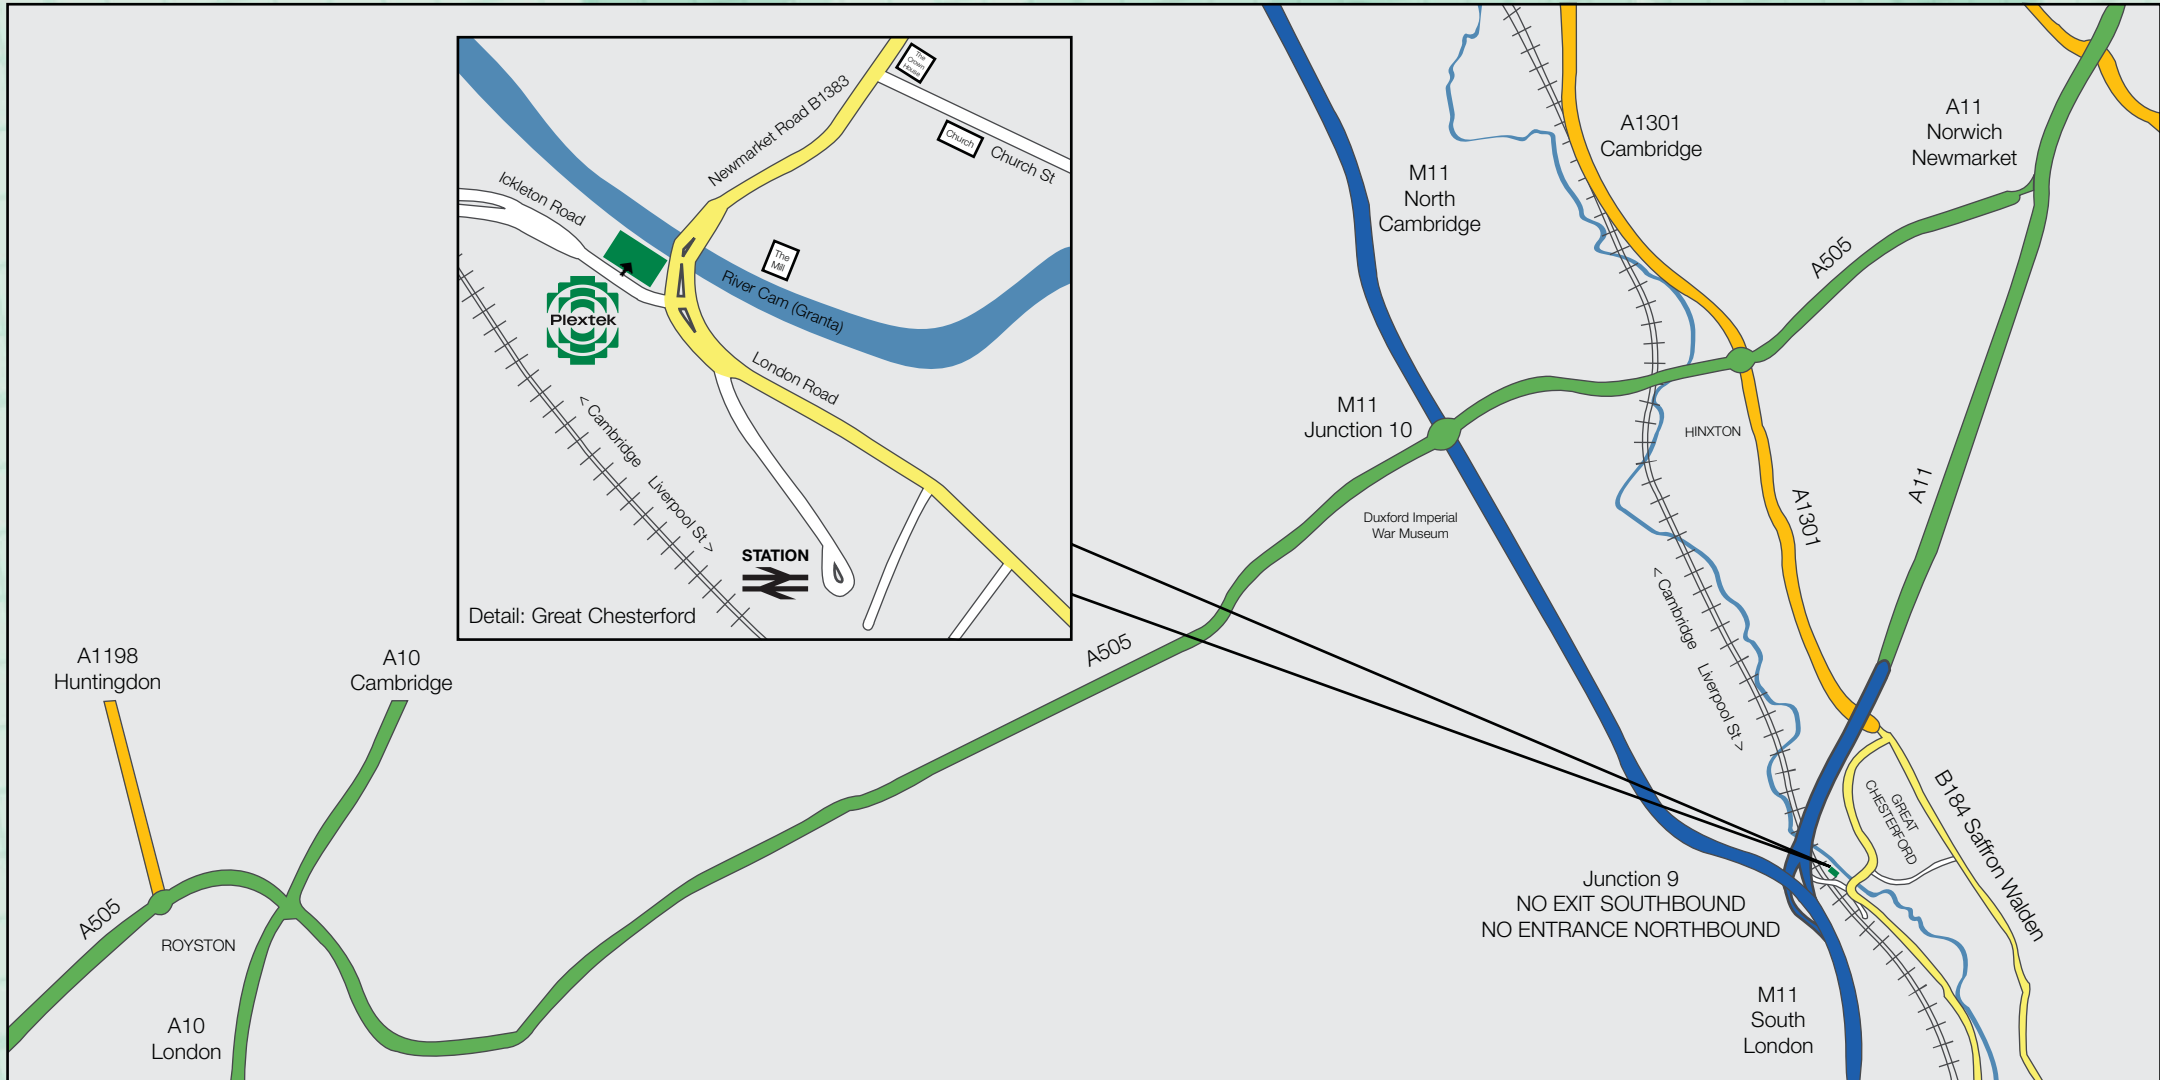

# Directions to Plextek Limited

Plextek Limited, London Road, Great Chesterford, Essex, CB10 1NY, UK  
Telephone: +44 (0)1799 533200 Fax: +44 (0)1799 533201  
Website: [www.plextek.com](http://www.plextek.com) Email: [post@plextek.co.uk](mailto:post@plextek.co.uk)